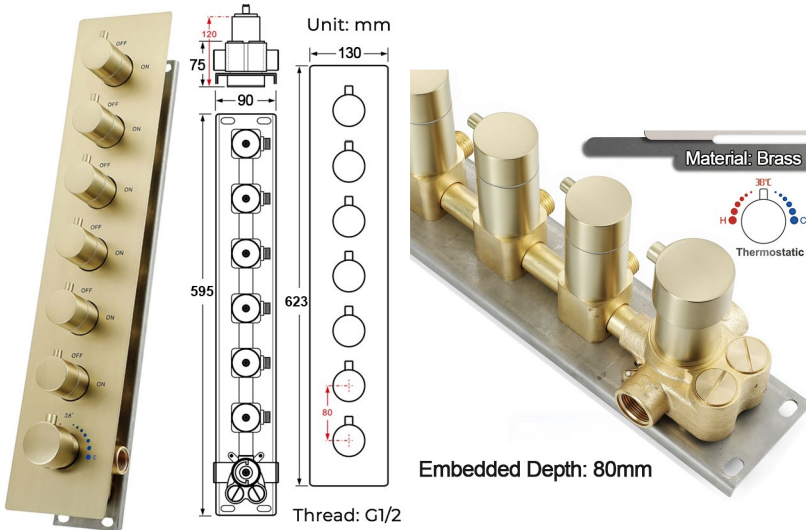

THERMOSTATIC RAINFALL WATER COLUMN MIST LED TOUCH PANEL CONTROLLED CEILING BRUSHED GOLD MOUNT SHOWER SYSTEM WITH 6 JETTED BODY SPRAYS AND HANDHELD SHOWER SPECIFICATIONS

Shower Panel /Hose Material: 304 Stainless Steel
 Shower Head Size: 900*300 mm
 Showerheads Install: Embedded Ceiling Mounted
 Concealed Mixer Install: Wall-Mounted
 LED Shower Head Functions: Rainfall, Waterfall, Mist, Water Column
 Water Pressure: 0.3 MPA
 Water Flow: 16L/min~28L/min
 Shower Accessories Material: Brass
 LED Light: Need to Connect Power
 LED Light Color: 64 Color
 Shower Hose Length: 1.5M
 AC: 100-265V 50/60Hz
 Music: Need Bluetooth

Product shown is only for installation display purpose

Touch Panel Control

All dimensions and specifications are nominal and may vary. Use actual products for accuracy in critical situations.

Shower Mixer

Product shown is only for installation display purpose

Hand Shower

Shower Mixer Connections

Body Jet

FEATURES

- Material: Brass
- Base Plate Height: 5-1/8"
- Base Plate Width: 5-1/8"
- Jet Surface Area: 3-1/8"
- Surface Depth: 1/4"
- Adjustment Angle: 5°
- Male NPT Connection: 1/2"
- Maximum Flow Rate: 2.5 GPM (9.5L/min) max @ 80 psi