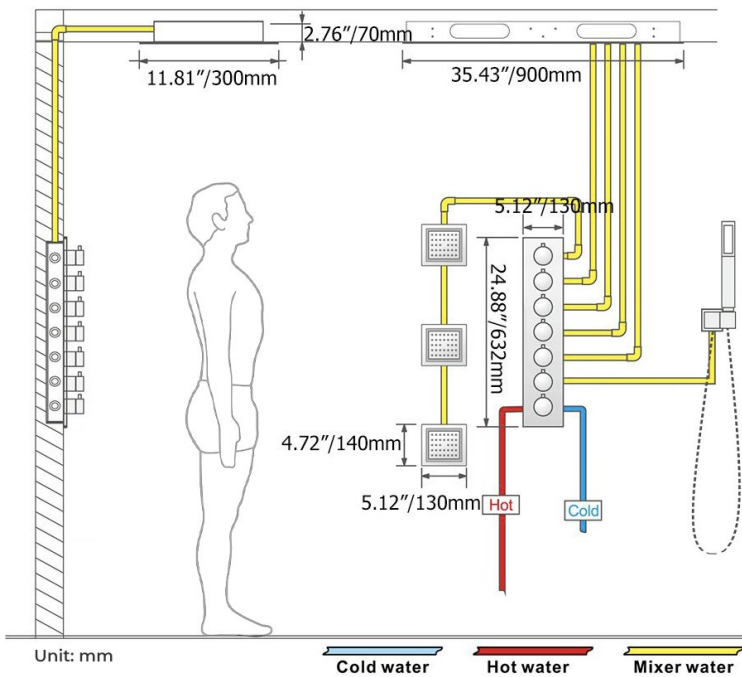

THERMOSTATIC RAINFALL WATER COLUMN MIST LED TOUCH PANEL CONTROLLED CEILING BRUSHED GOLD MOUNT SHOWER SYSTEM WITH 6 JETTED BODY SPRAYS AND HANDHELD SHOWER SPECIFICATIONS

Shower Panel /Hose Material: 304 Stainless Steel
 Shower Head Size: 900*300 mm
 Showerheads Install: Embedded Ceiling Mounted
 Concealed Mixer Install: Wall-Mounted
 LED Shower Head Functions: Rainfall, Waterfall, Mist, Water Column
 Water Pressure: 0.3 MPA
 Water Flow: 16L/min~28L/min
 Shower Accessories Material: Brass
 LED Light: Need to Connect Power
 LED Light Color: 64 Color
 Shower Hose Length: 1.5M
 AC: 100-265V 50/60Hz
 Music: Need Bluetooth

Product shown is only for installation display purpose

Touch Panel Control

All dimensions and specifications are nominal and may vary. Use actual products for accuracy in critical situations.

Shower Mixer

Product shown is only for installation display purpose

Hand Shower

Shower Mixer Connections

Body Jet

FEATURES

- Material: Brass
- Base Plate Height: 5-1/8"
- Base Plate Width: 5-1/8"
- Jet Surface Area: 3-1/8"
- Surface Depth: 1/4"
- Adjustment Angle: 5°
- Male NPT Connection: 1/2"
- Maximum Flow Rate: 2.5 GPM (9.5L/min) max @ 80 psi