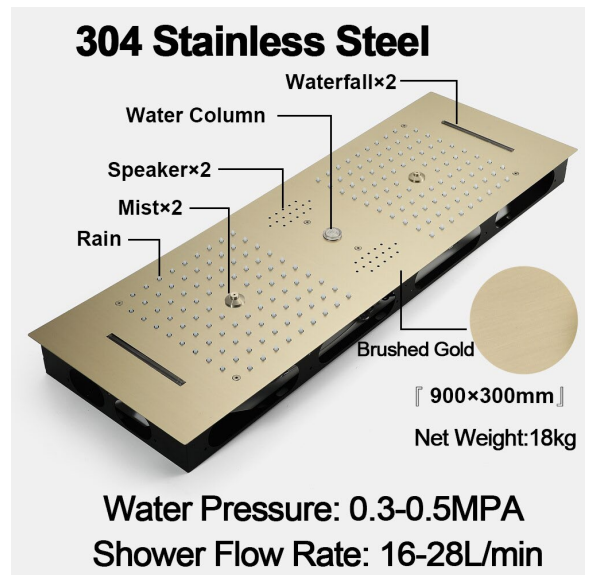

THERMOSTATIC RAINFALL WATER COLUMN MIST LED TOUCH PANEL CONTROLLED CEILING BRUSHED GOLD MOUNT SHOWER SYSTEM WITH 6 JETTED BODY SPRAYS AND HANDHELD SHOWER SPECIFICATIONS

Shower Panel /Hose Material: 304 Stainless Steel
 Shower Head Size: 900*300 mm
 Showerheads Install: Embedded Ceiling Mounted
 Concealed Mixer Install: Wall-Mounted
 LED Shower Head Functions: Rainfall, Waterfall, Mist, Water Column
 Water Pressure: 0.3 MPA
 Water Flow: 16L/min~28L/min
 Shower Accessories Material: Brass
 LED Light: Need to Connect Power
 LED Light Color: 64 Color
 Shower Hose Length: 1.5M
 AC: 100-265V 50/60Hz
 Music: Need Bluetooth

Product shown is only for installation display purpose

Touch Panel Control

All dimensions and specifications are nominal and may vary. Use actual products for accuracy in critical situations.

Shower Mixer

Product shown is only for installation display purpose

Hand Shower

Shower Mixer Connections

Body Jet

FEATURES

- Material: Brass
- Base Plate Height: 5-1/8"
- Base Plate Width: 5-1/8"
- Jet Surface Area: 3-1/8"
- Surface Depth: 1/4"
- Adjustment Angle: 5°
- Male NPT Connection: 1/2"
- Maximum Flow Rate: 2.5 GPM (9.5L/min) max @ 80 psi