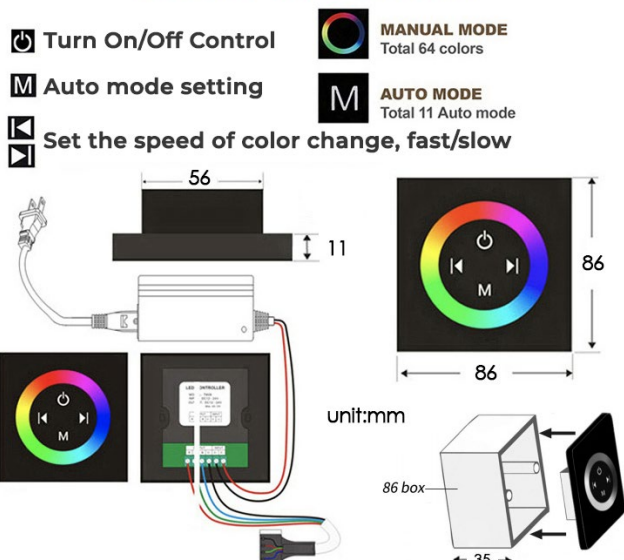

THERMOSTATIC RAINFALL WATER COLUMN MIST LED TOUCH PANEL CONTROLLED CEILING BRUSHED GOLD MOUNT SHOWER SYSTEM WITH 6 JETTED BODY SPRAYS AND HANDHELD SHOWER SPECIFICATIONS

Shower Panel /Hose Material: 304 Stainless Steel
 Shower Head Size: 900*300 mm
 Showerheads Install: Embedded Ceiling Mounted
 Concealed Mixer Install: Wall-Mounted
 LED Shower Head Functions: Rainfall, Waterfall, Mist, Water Column
 Water Pressure: 0.3 MPA
 Water Flow: 16L/min~28L/min
 Shower Accessories Material: Brass
 LED Light: Need to Connect Power
 LED Light Color: 64 Color
 Shower Hose Length: 1.5M
 AC: 100-265V 50/60Hz
 Music: Need Bluetooth

Product shown is only for installation display purpose

Touch Panel Control

All dimensions and specifications are nominal and may vary. Use actual products for accuracy in critical situations.

Shower Mixer

Product shown is only for installation display purpose

Hand Shower

Shower Mixer Connections

Body Jet

FEATURES

- Material: Brass
- Base Plate Height: 5-1/8"
- Base Plate Width: 5-1/8"
- Jet Surface Area: 3-1/8"
- Surface Depth: 1/4"
- Adjustment Angle: 5°
- Male NPT Connection: 1/2"
- Maximum Flow Rate: 2.5 GPM (9.5L/min) max @ 80 psi