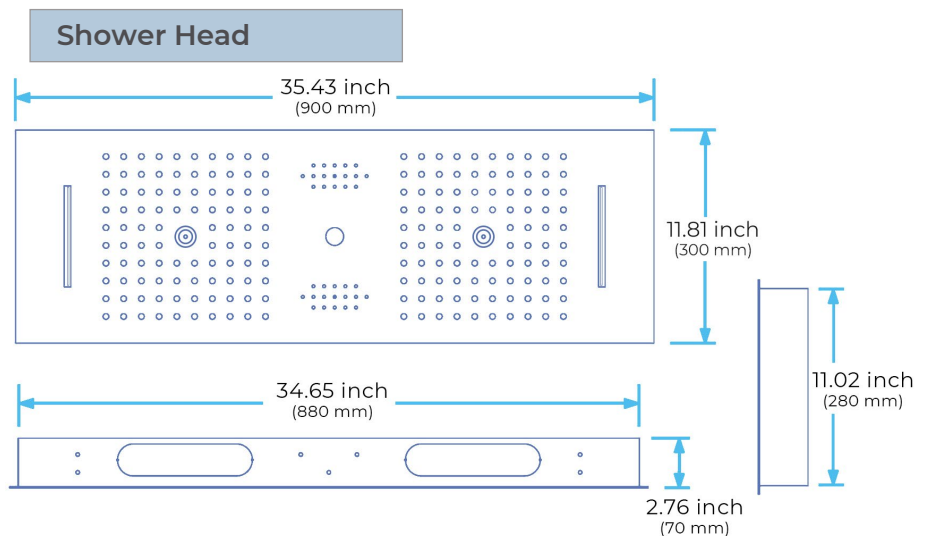

THERMOSTATIC RAINFALL WATER COLUMN MIST LED TOUCH PANEL CONTROLLED CEILING BRUSHED GOLD MOUNT SHOWER SYSTEM WITH 6 JETTED BODY SPRAYS AND HANDHELD SHOWER SPECIFICATIONS

Shower Panel /Hose Material: 304 Stainless Steel
 Shower Head Size: 900*300 mm
 Showerheads Install: Embedded Ceiling Mounted
 Concealed Mixer Install: Wall-Mounted
 LED Shower Head Functions: Rainfall, Waterfall, Mist, Water Column
 Water Pressure: 0.3 MPA
 Water Flow: 16L/min~28L/min
 Shower Accessories Material: Brass
 LED Light: Need to Connect Power
 LED Light Color: 64 Color
 Shower Hose Length: 1.5M
 AC: 100-265V 50/60Hz
 Music: Need Bluetooth

Product shown is only for installation display purpose

Touch Panel Control

All dimensions and specifications are nominal and may vary. Use actual products for accuracy in critical situations.

Shower Mixer

Product shown is only for installation display purpose

Hand Shower

Shower Mixer Connections

Body Jet

FEATURES

- Material: Brass
- Base Plate Height: 5-1/8"
- Base Plate Width: 5-1/8"
- Jet Surface Area: 3-1/8"
- Surface Depth: 1/4"
- Adjustment Angle: 5°
- Male NPT Connection: 1/2"
- Maximum Flow Rate: 2.5 GPM (9.5L/min) max @ 80 psi