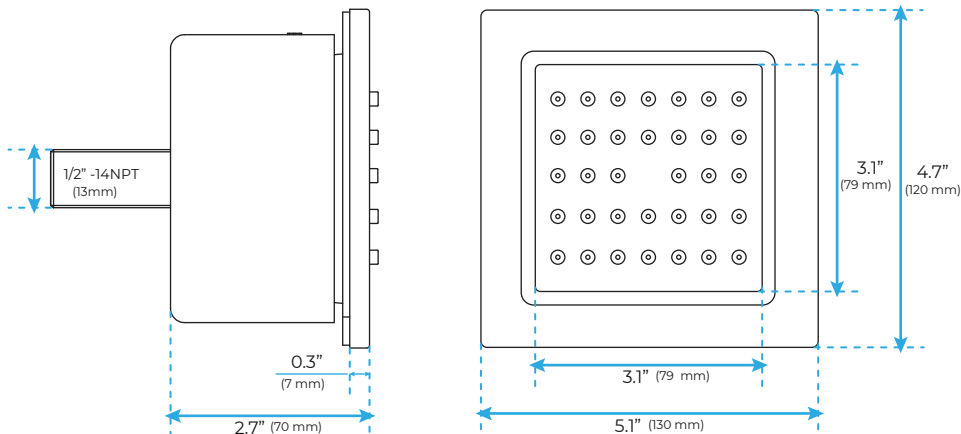

THERMOSTATIC RAINFALL WATER COLUMN MIST LED TOUCH PANEL CONTROLLED CEILING BRUSHED GOLD MOUNT SHOWER SYSTEM WITH 6 JETTED BODY SPRAYS AND HANDHELD SHOWER SPECIFICATIONS

Shower Panel /Hose Material: 304 Stainless Steel
 Shower Head Size: 900*300 mm
 Showerheads Install: Embedded Ceiling Mounted
 Concealed Mixer Install: Wall-Mounted
 LED Shower Head Functions: Rainfall, Waterfall, Mist, Water Column
 Water Pressure: 0.3 MPA
 Water Flow: 16L/min~28L/min
 Shower Accessories Material: Brass
 LED Light: Need to Connect Power
 LED Light Color: 64 Color
 Shower Hose Length: 1.5M
 AC: 100-265V 50/60Hz
 Music: Need Bluetooth

Product shown is only for installation display purpose

Touch Panel Control

All dimensions and specifications are nominal and may vary. Use actual products for accuracy in critical situations.

Shower Mixer

Product shown is only for installation display purpose

Hand Shower

Shower Mixer Connections

Body Jet

FEATURES

- Material: Brass
- Base Plate Height: 5-1/8"
- Base Plate Width: 5-1/8"
- Jet Surface Area: 3-1/8"
- Surface Depth: 1/4"
- Adjustment Angle: 5°
- Male NPT Connection: 1/2"
- Maximum Flow Rate: 2.5 GPM (9.5L/min) max @ 80 psi