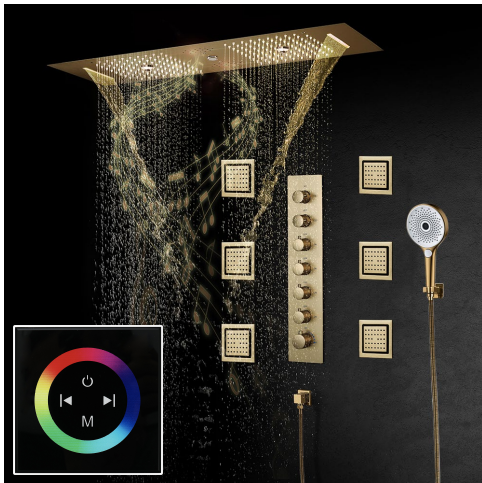

THERMOSTATIC RAINFALL WATER COLUMN MIST LED TOUCH PANEL CONTROLLED CEILING BRUSHED GOLD MOUNT SHOWER SYSTEM WITH 6 JETTED BODY SPRAYS AND HANDHELD SHOWER SPECIFICATIONS

Shower Panel /Hose Material: 304 Stainless Steel
 Shower Head Size: 900*300 mm
 Showerheads Install: Embedded Ceiling Mounted
 Concealed Mixer Install: Wall-Mounted
 LED Shower Head Functions: Rainfall, Waterfall, Mist, Water Column
 Water Pressure: 0.3 MPA
 Water Flow: 16L/min~28L/min
 Shower Accessories Material: Brass
 LED Light: Need to Connect Power
 LED Light Color: 64 Color
 Shower Hose Length: 1.5M
 AC: 100-265V 50/60Hz
 Music: Need Bluetooth

Product shown is only for installation display purpose

Touch Panel Control

All dimensions and specifications are nominal and may vary. Use actual products for accuracy in critical situations.

Shower Mixer

Product shown is only for installation display purpose

Hand Shower

Shower Mixer Connections

Body Jet

FEATURES

- Material: Brass
- Base Plate Height: 5-1/8"
- Base Plate Width: 5-1/8"
- Jet Surface Area: 3-1/8"
- Surface Depth: 1/4"
- Adjustment Angle: 5°
- Male NPT Connection: 1/2"
- Maximum Flow Rate: 2.5 GPM (9.5L/min) max @ 80 psi