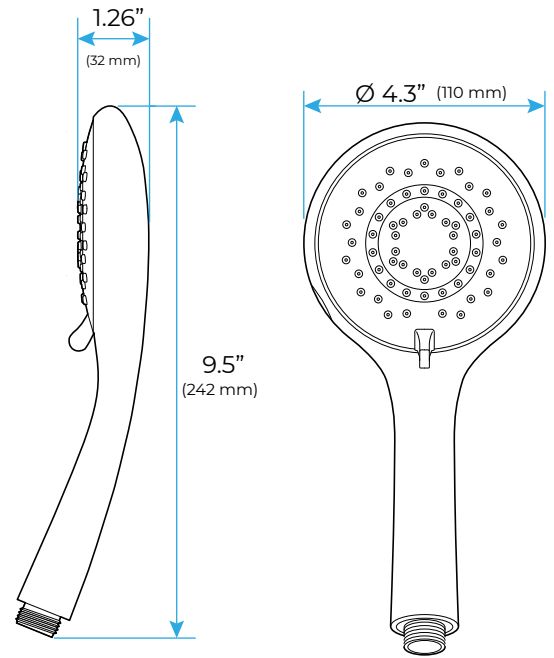

THERMOSTATIC RAINFALL WATER COLUMN MIST LED TOUCH PANEL CONTROLLED CEILING BRUSHED GOLD MOUNT SHOWER SYSTEM WITH 6 JETTED BODY SPRAYS AND HANDHELD SHOWER SPECIFICATIONS

Shower Panel /Hose Material: 304 Stainless Steel
 Shower Head Size: 900*300 mm
 Showerheads Install: Embedded Ceiling Mounted
 Concealed Mixer Install: Wall-Mounted
 LED Shower Head Functions: Rainfall, Waterfall, Mist, Water Column
 Water Pressure: 0.3 MPA
 Water Flow: 16L/min~28L/min
 Shower Accessories Material: Brass
 LED Light: Need to Connect Power
 LED Light Color: 64 Color
 Shower Hose Length: 1.5M
 AC: 100-265V 50/60Hz
 Music: Need Bluetooth

Product shown is only for installation display purpose

Touch Panel Control

All dimensions and specifications are nominal and may vary. Use actual products for accuracy in critical situations.

Shower Mixer

Product shown is only for installation display purpose

Hand Shower

Shower Mixer Connections

Body Jet

FEATURES

- Material: Brass
- Base Plate Height: 5-1/8"
- Base Plate Width: 5-1/8"
- Jet Surface Area: 3-1/8"
- Surface Depth: 1/4"
- Adjustment Angle: 5°
- Male NPT Connection: 1/2"
- Maximum Flow Rate: 2.5 GPM (9.5L/min) max @ 80 psi